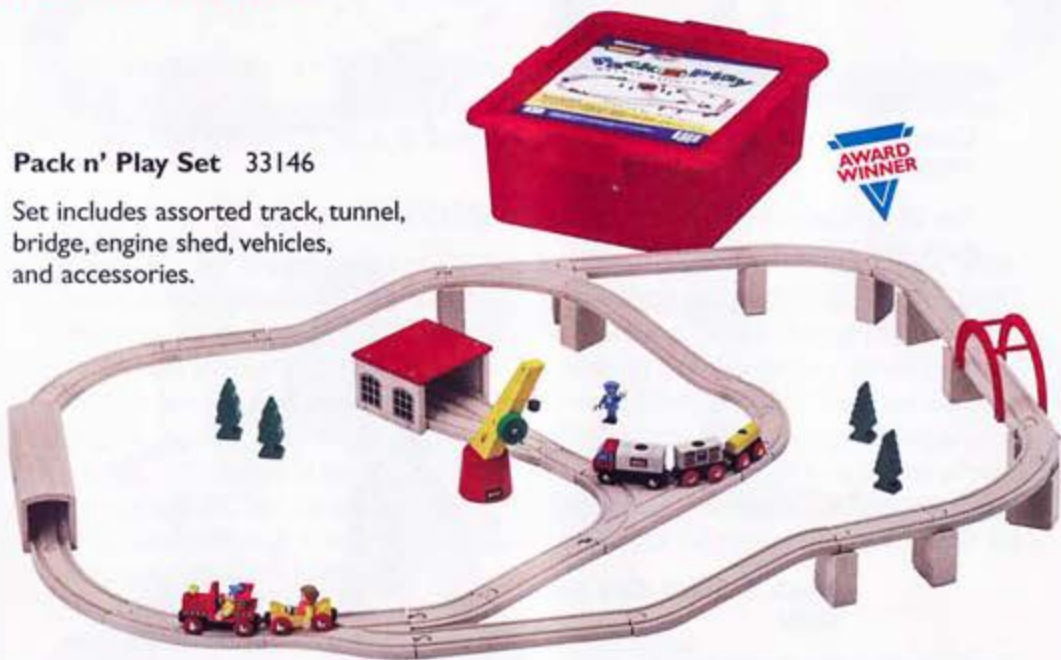

Lots of characters and animals for role-play railway fun!

CHOO CHOO

AGES 3 YEARS AND UP

Pack n' Play Set 33146

Set includes assorted track, tunnel, bridge, engine shed, vehicles, and accessories.

Engineer's Set 33147

Set includes assorted tracks and vehicles, buildings and accessories.

Treasure Chest Set 33181

Includes Adventure Tunnel, Record and Play Railway Station, Mighty Red Action Locomotive and Stacking Supports

Deluxe Set 33189

Includes bridges, supports, Two-way Switching Gate, Record and Play Railway Station, assorted track and more.

TOOT TOOT

DISCOVER WOODEN RAILWAY

AGES 3 YEARS AND UP

TABLES AND BOARDS

Side #1