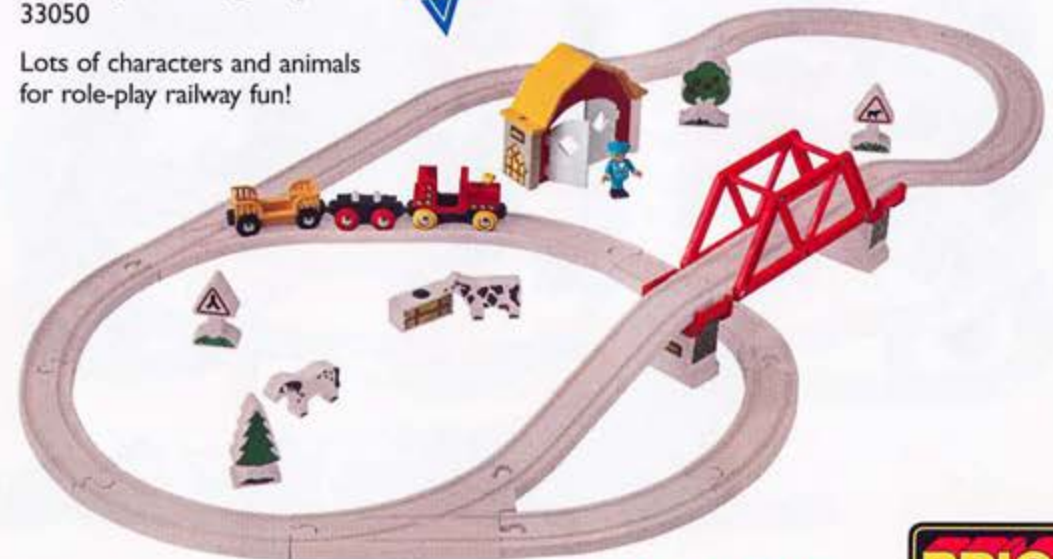

TRAIN SETS

Classic Figure 8 Set
33026

The BRIO Classic Figure 8 with wooden viaduct!
(Not Available in Canada)

Track & Stack City Set
33051

Special stacking track lets you build up to 3 levels!

Country Crossing Play Set
33050

Lots of characters and animals for role-play railway fun!

CHOO CHOO

AGES 3 YEARS AND UP

Pack n' Play Set 33146

Set includes assorted track, tunnel, bridge, engine shed, vehicles, and accessories.

Engineer's Set 33147

Set includes assorted tracks and vehicles, buildings and accessories.

Treasure Chest Set 33181

Includes Adventure Tunnel, Record and Play Railway Station, Mighty Red Action Locomotive and Stacking Supports

Deluxe Set 33189

Includes bridges, supports, Two-way Switching Gate, Record and Play Railway Station, assorted track and more.

TOOT TOOT

DISCOVER WOODEN RAILWAY

AGES 3 YEARS AND UP

TABLES AND BOARDS

Side #1