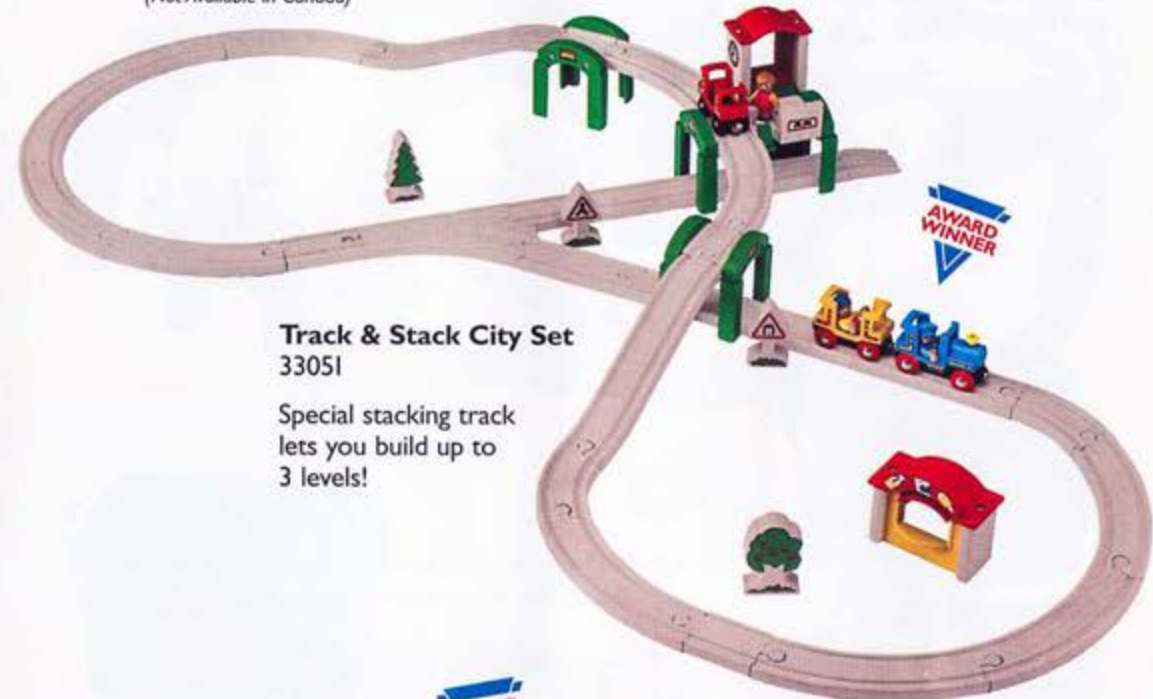

Country Crossing Play Set
33050

The BRIO Classic Figure 8 with wooden viaduct!
(Not Available in Canada)

Track & Stack City Set
33051