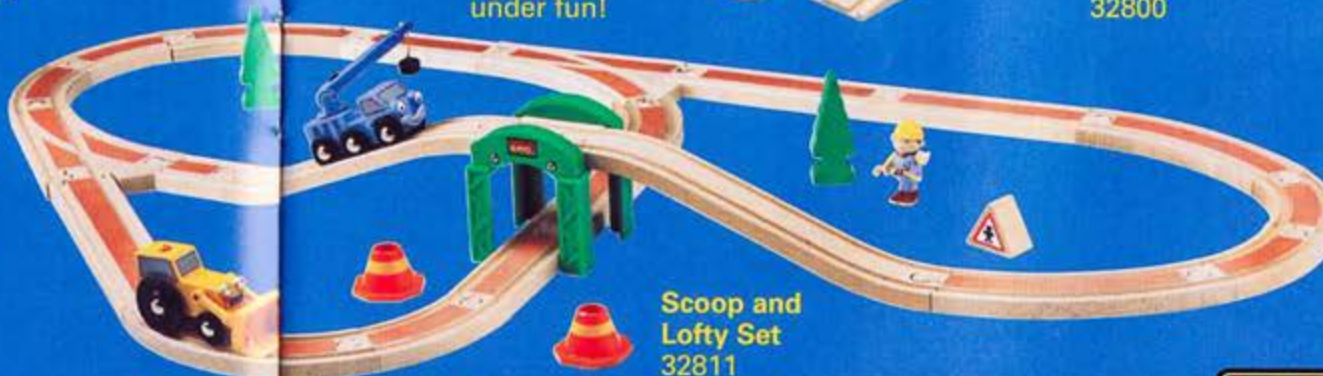

Working
scoops!

Moveable
mixer!

Dizzy
32809

Tip and load!

Muck
32808

Printed track pieces

Bob's Starter Set
32800

Over and
under fun!

Scoop and
Lofty Set
32811

The Busy World of Richard Scarry is now an imaginary role-play world by BRIO®! Each character, vehicle and play scape is re-created based on the popular books of author Richard Scarry. Introduce your child to Busytown™ through these colorful toys that are fully compatible with the BRIO Wooden Railway System and stimulate interactive role play!