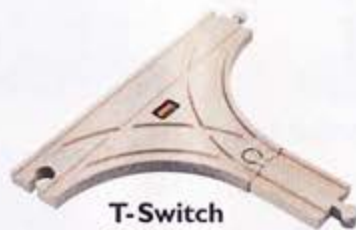

T-Switch
33463