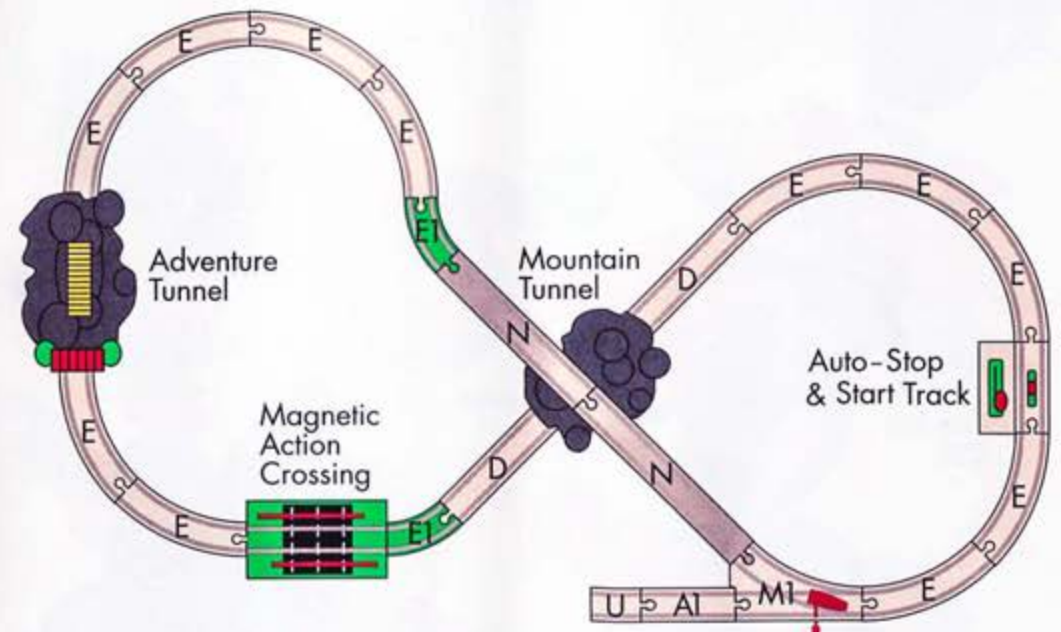

33031 MOUNTAIN ACTION FIGURE 8 SET

expansion
idea
2

- 33031 Mountain Action Figure 8 Set
- (11) 'E' Curved Track
- (2) 'D' Straight Track
- (2) 'N' Ascending Track
- (1) 'A1' Short Straight Track

Add-On Pieces to Complete Layout:*

- 33481 Adventure Tunnel
- (1) Tunnel
- 33750 Magnetic Action Crossing
- (1) Crossing

* Please note that this layout expansion idea can be created with either the Intermediate Expansion pack #33343 or the Advanced Expansion pack #33308.

Pieces Left Over:

- (2) 'E1' Short Curved Track

- (1) Mountain Tunnel
- (1) 'M1' Mechanical Switch
- (1) Auto-Stop & Start Track
- (1) 'U' Ramp Track

- 33337 Short Curved Track
- (2) 'E1' Short Curved Track