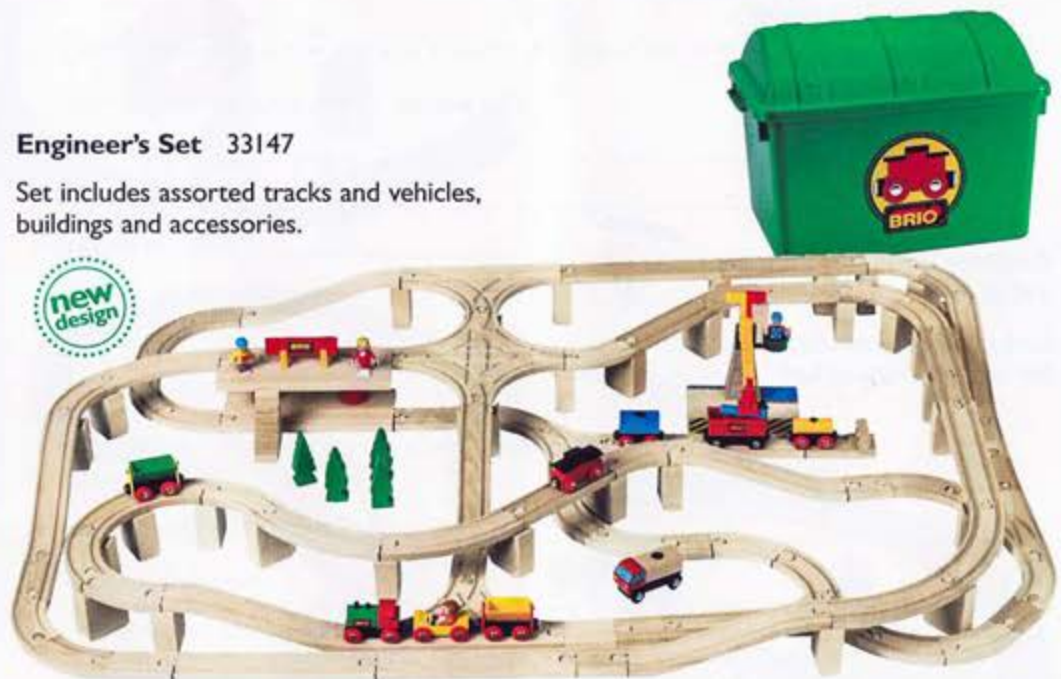

Lots of characters and animals for role-play railway fun!

CHOO CHOO

AGES 3 YEARS AND UP

Pack n' Play Set 33146

Set includes assorted track, tunnel, bridge, engine shed, vehicles, and accessories.

Engineer's Set 33147

Set includes assorted tracks and vehicles, buildings and accessories.

Treasure Chest Set 33181

Includes Adventure Tunnel, Record and Play Railway Station, Mighty Red Action Locomotive and Stacking Supports

Deluxe Set 33189

Includes bridges, supports, Two-way Switching Gate, Record and Play Railway Station, assorted track and more.

TOOT TOOT

DISCOVER WOODEN RAILWAY

AGES 3 YEARS AND UP

TABLES AND BOARDS

Side #1