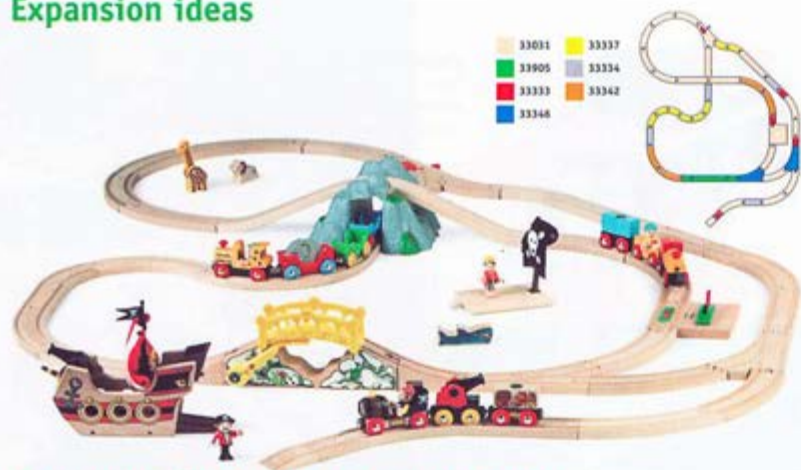

Expansion ideas

Add new adventures to your layout!

33031 Mountain Action Figure 8 Set	33903 Pirate Cannon Train	33901 Pirate Ship	33904 Pirate Raft Track
33905 Action Bridge	33408 Safari Train	33333 Mini Straight Tracks	
33346 Curved Switching Tracks	2 x 33337 Short Curved Tracks	33334 Short Straight Tracks	33342 Large Curved Tracks