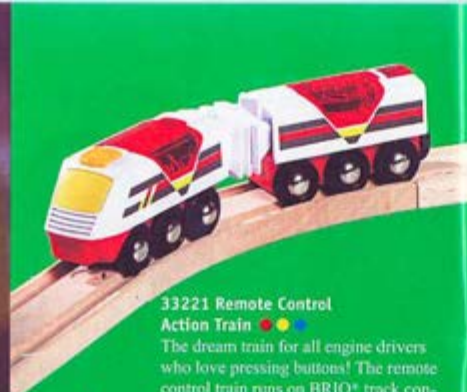

33221 Remote Control Action Train

The dream train for all engine drivers who love pressing buttons! The remote control train runs on BRIO® track controlled by a rugged remote control, and does everything a real train can do: it toots its horn, flashes its headlight, drives forwards and backwards, and brakes squeal as it stops! Length 190 mm/7.5".

New!