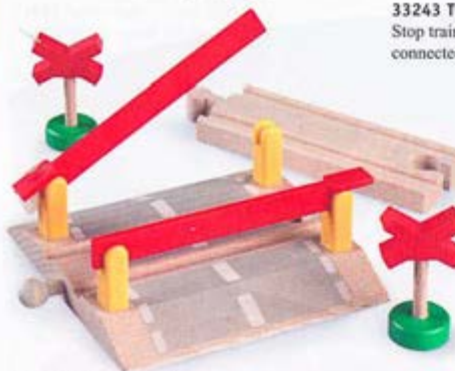

New!

3 years and up

From the smallest track to the largest crossing, BRIO® Wooden Railway System represents unique playtime value and is loved by children and adults alike.

33675 Lights & Sound Level Crossing

With flashing warning lights and ringing bell. Activated manually or by a passing train.

33243 Two-Way Switching Gate

Stop trains or road traffic by opening or closing the connected gates. Length 144 mm/5.5".