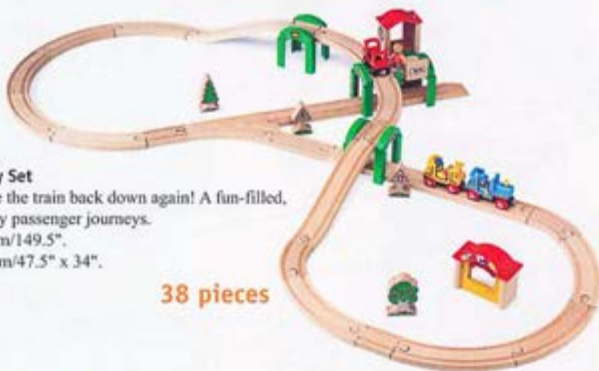

25 pieces

33050 Country Crossing Play Set

Drive over the bridge, down to the farm and around the bend to see the animals.

Total track length 3324 mm/131". Layout size 1060 x 555 mm/42" x 22".

35 pieces

33051 Track & Stack City Set

Ride up in the lift and take the train back down again! A fun-filled, two-level layout for speedy passenger journeys.

Total track length 3798 mm/149.5". Layout size 1210 x 860 mm/47.5" x 34".

38 pieces

Let your child grow up with an inspiring and never-ending series of imaginative railway play. Each new track will be the start of an exciting new adventure!