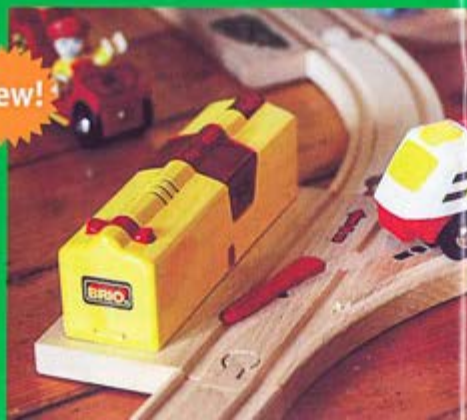

3 years and up