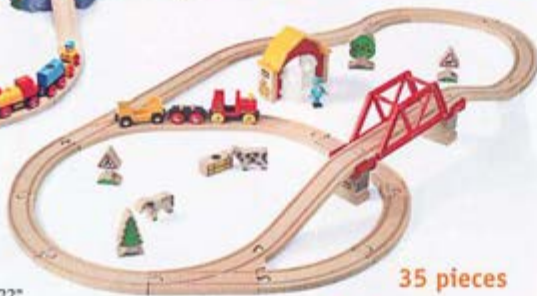

24 pieces

33026 Classic Figure 8 Set
Classic BRIO® figure 8 with wooden viaduct. Total track length 2839 mm/112". Layout size 1000 x 450 mm /39.5" x 17.75".

33027 Figure 8 Mountain Adventure Set

With mountain tunnel, horse wagon and track on two levels. Total track length 2784 mm/110". Layout size 1050 x 450 mm /41.5" x 17.75".

(Not available in U.S. and Canada)

21 pieces

33031 Mountain Action Figure 8 Set

With battery-powered engine, mountain tunnel, mechanical switch and autostop & start track. Total track length 3198 mm/126". Layout size 1150 x 610 mm/45.5" x 24".

25 pieces

33050 Country Crossing Play Set

Drive over the bridge, down to the farm and around the bend to see the animals.

Total track length 3324 mm/131". Layout size 1060 x 555 mm/42" x 22".

35 pieces

33051 Track & Stack City Set

Ride up in the lift and take the train back down again! A fun-filled, two-level layout for speedy passenger journeys.

Total track length 3798 mm/149.5". Layout size 1210 x 860 mm/47.5" x 34".

38 pieces

Let your child grow up with an inspiring and never-ending series of imaginative railway play. Each new track will be the start of an exciting new adventure!