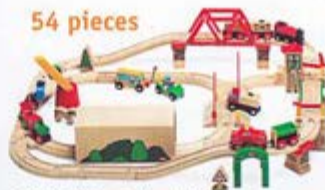

39602600
Road System (Deluxe)

54 pieces

33136
Lifting Bridge Tub Set
Endless railway adventures from a single set!
Total track length 3644 mm/143.5".
(Not available in U.S and Canada)

3 years and up

33134
Main Street Play Set ●●●●●
53 pieces
Role-play fun for 1-3 children who want to build even bigger! Includes fire station with fire engine, post office, mail car, children's train, girder bridge, crossing and tracks. Total track length 4462 mm/176".